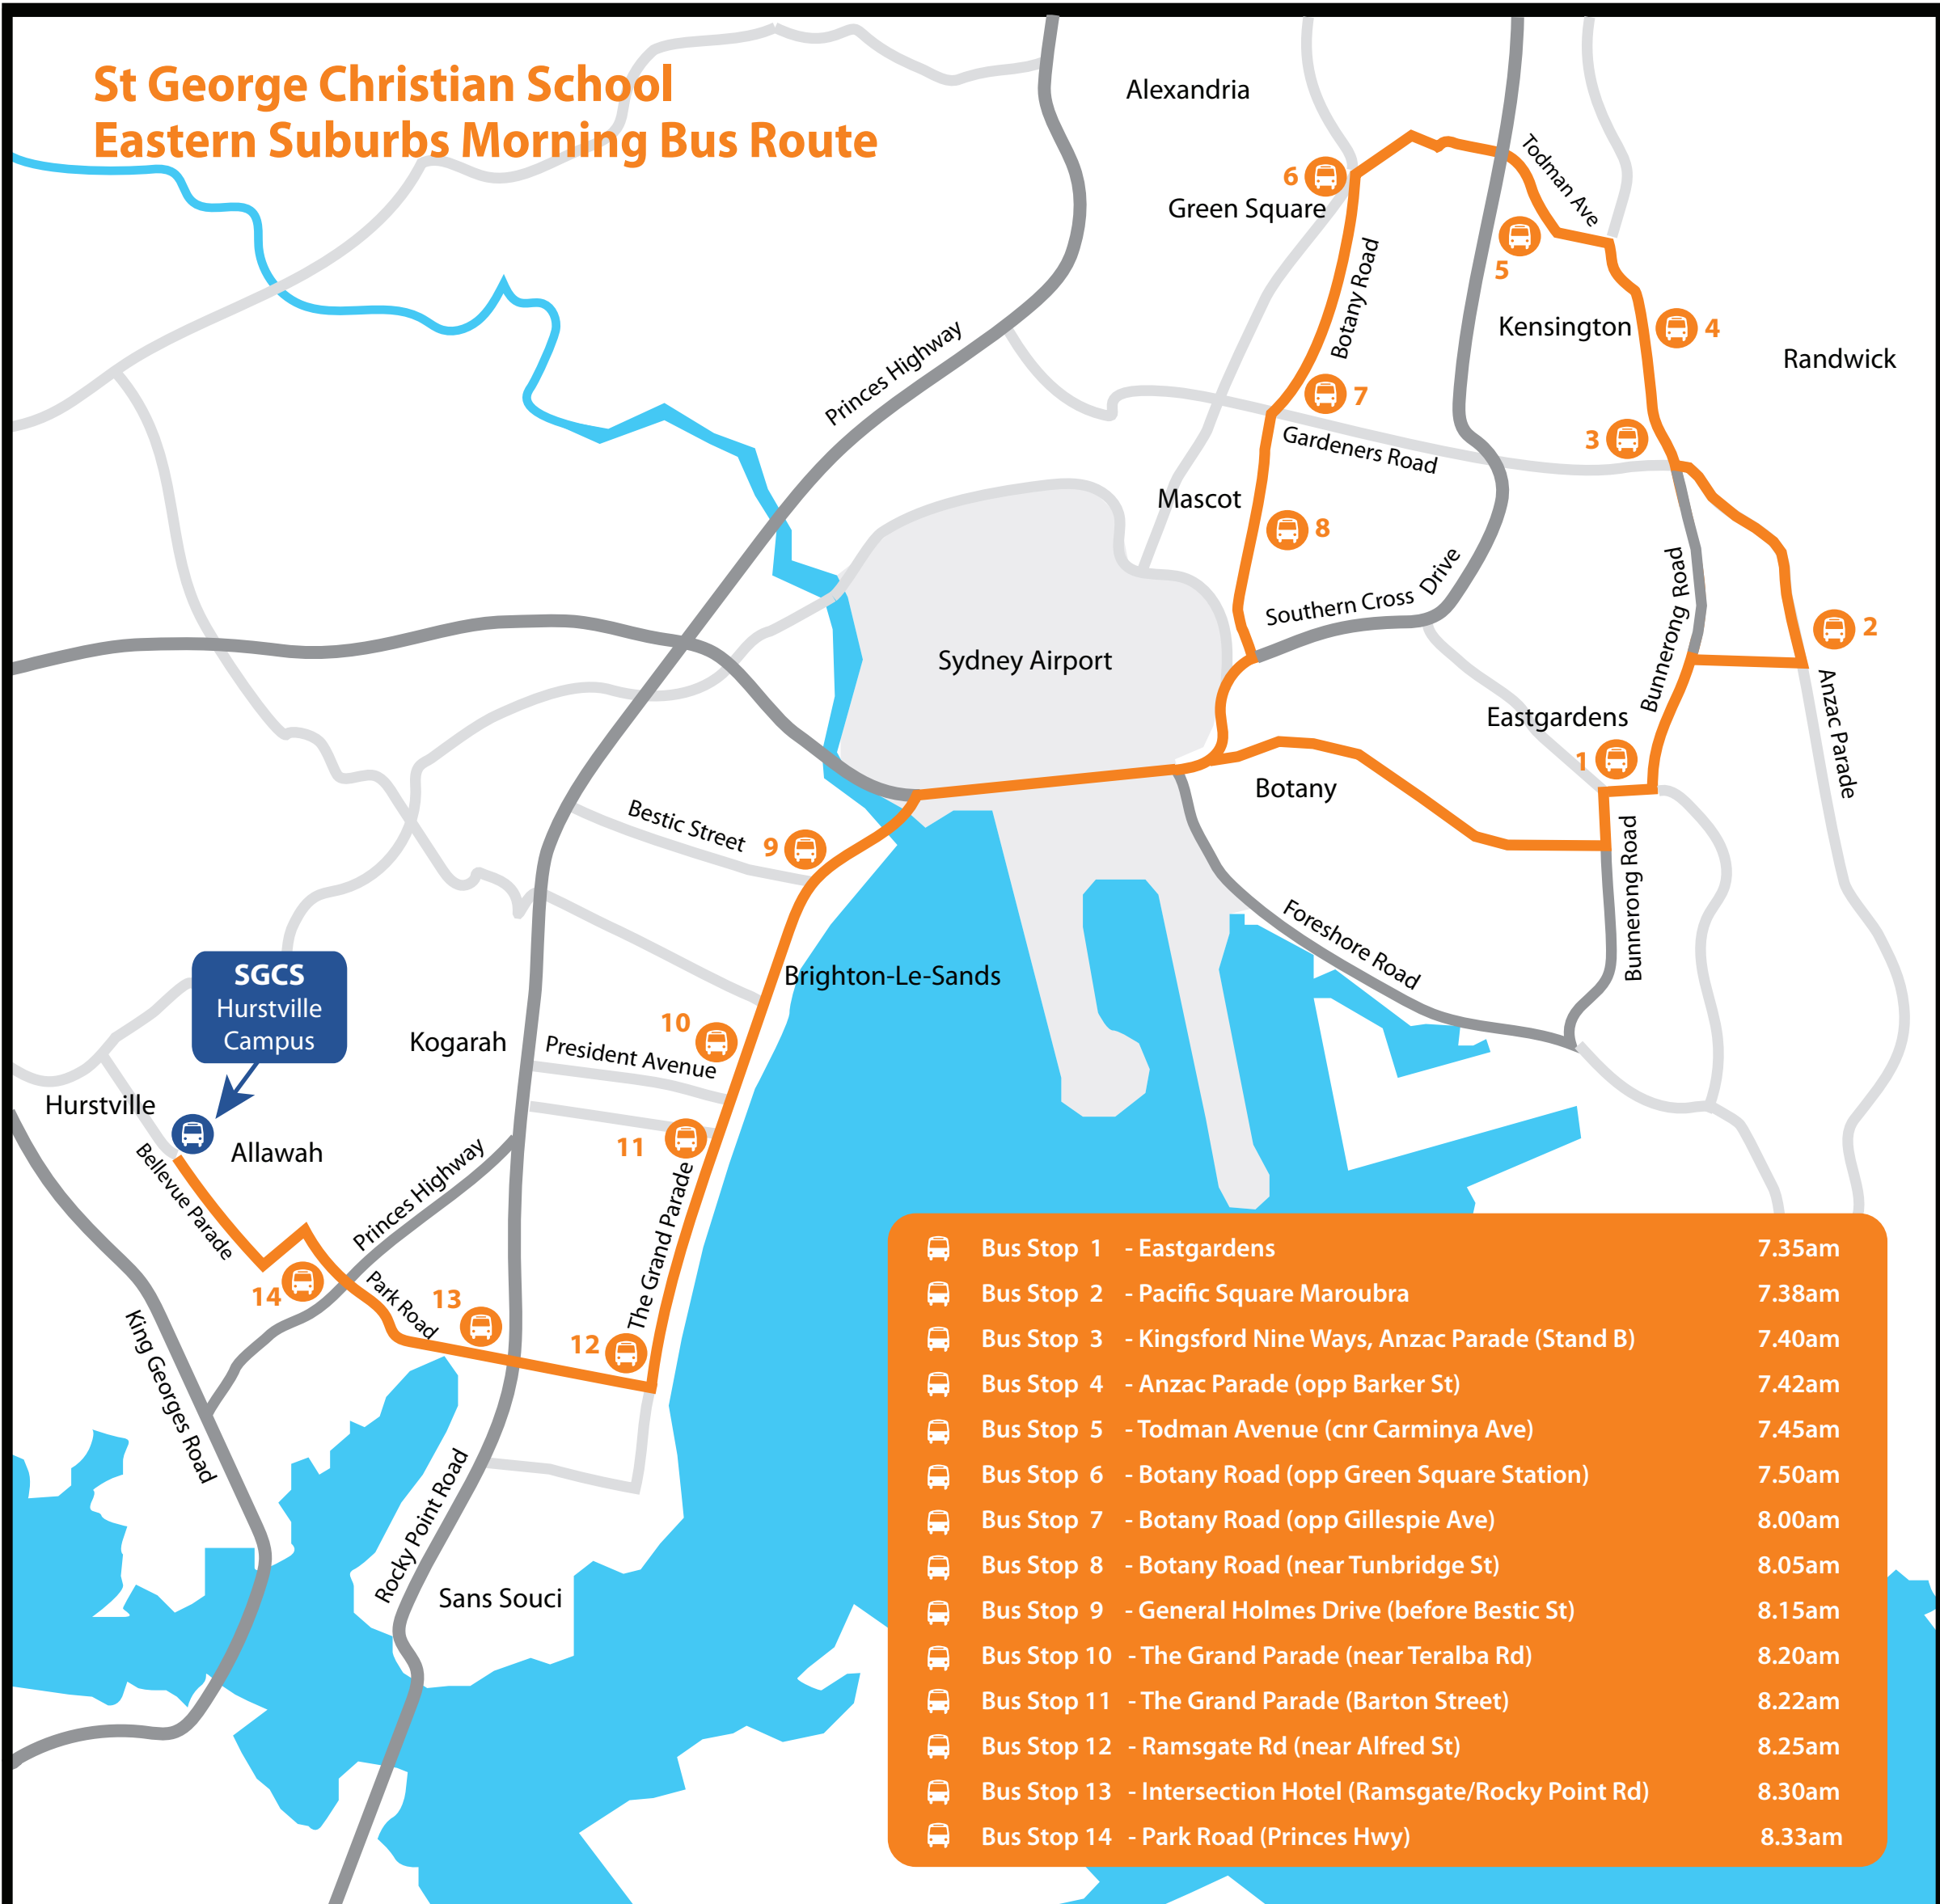

St George Christian School Eastern Suburbs Morning Bus Route

	Bus Stop 1 - Eastgardens	7.35am
	Bus Stop 2 - Pacific Square Maroubra	7.38am
	Bus Stop 3 - Kingsford Nine Ways, Anzac Parade (Stand B)	7.40am
	Bus Stop 4 - Anzac Parade (opp Barker St)	7.42am
	Bus Stop 5 - Todman Avenue (cnr Carminya Ave)	7.45am
	Bus Stop 6 - Botany Road (opp Green Square Station)	7.50am
	Bus Stop 7 - Botany Road (opp Gillespie Ave)	8.00am
	Bus Stop 8 - Botany Road (near Tunbridge St)	8.05am
	Bus Stop 9 - General Holmes Drive (before Bestic St)	8.15am
	Bus Stop 10 - The Grand Parade (near Teralba Rd)	8.20am
	Bus Stop 11 - The Grand Parade (Barton Street)	8.22am
	Bus Stop 12 - Ramsgate Rd (near Alfred St)	8.25am
	Bus Stop 13 - Intersection Hotel (Ramsgate/Rocky Point Rd)	8.30am
	Bus Stop 14 - Park Road (Princes Hwy)	8.33am