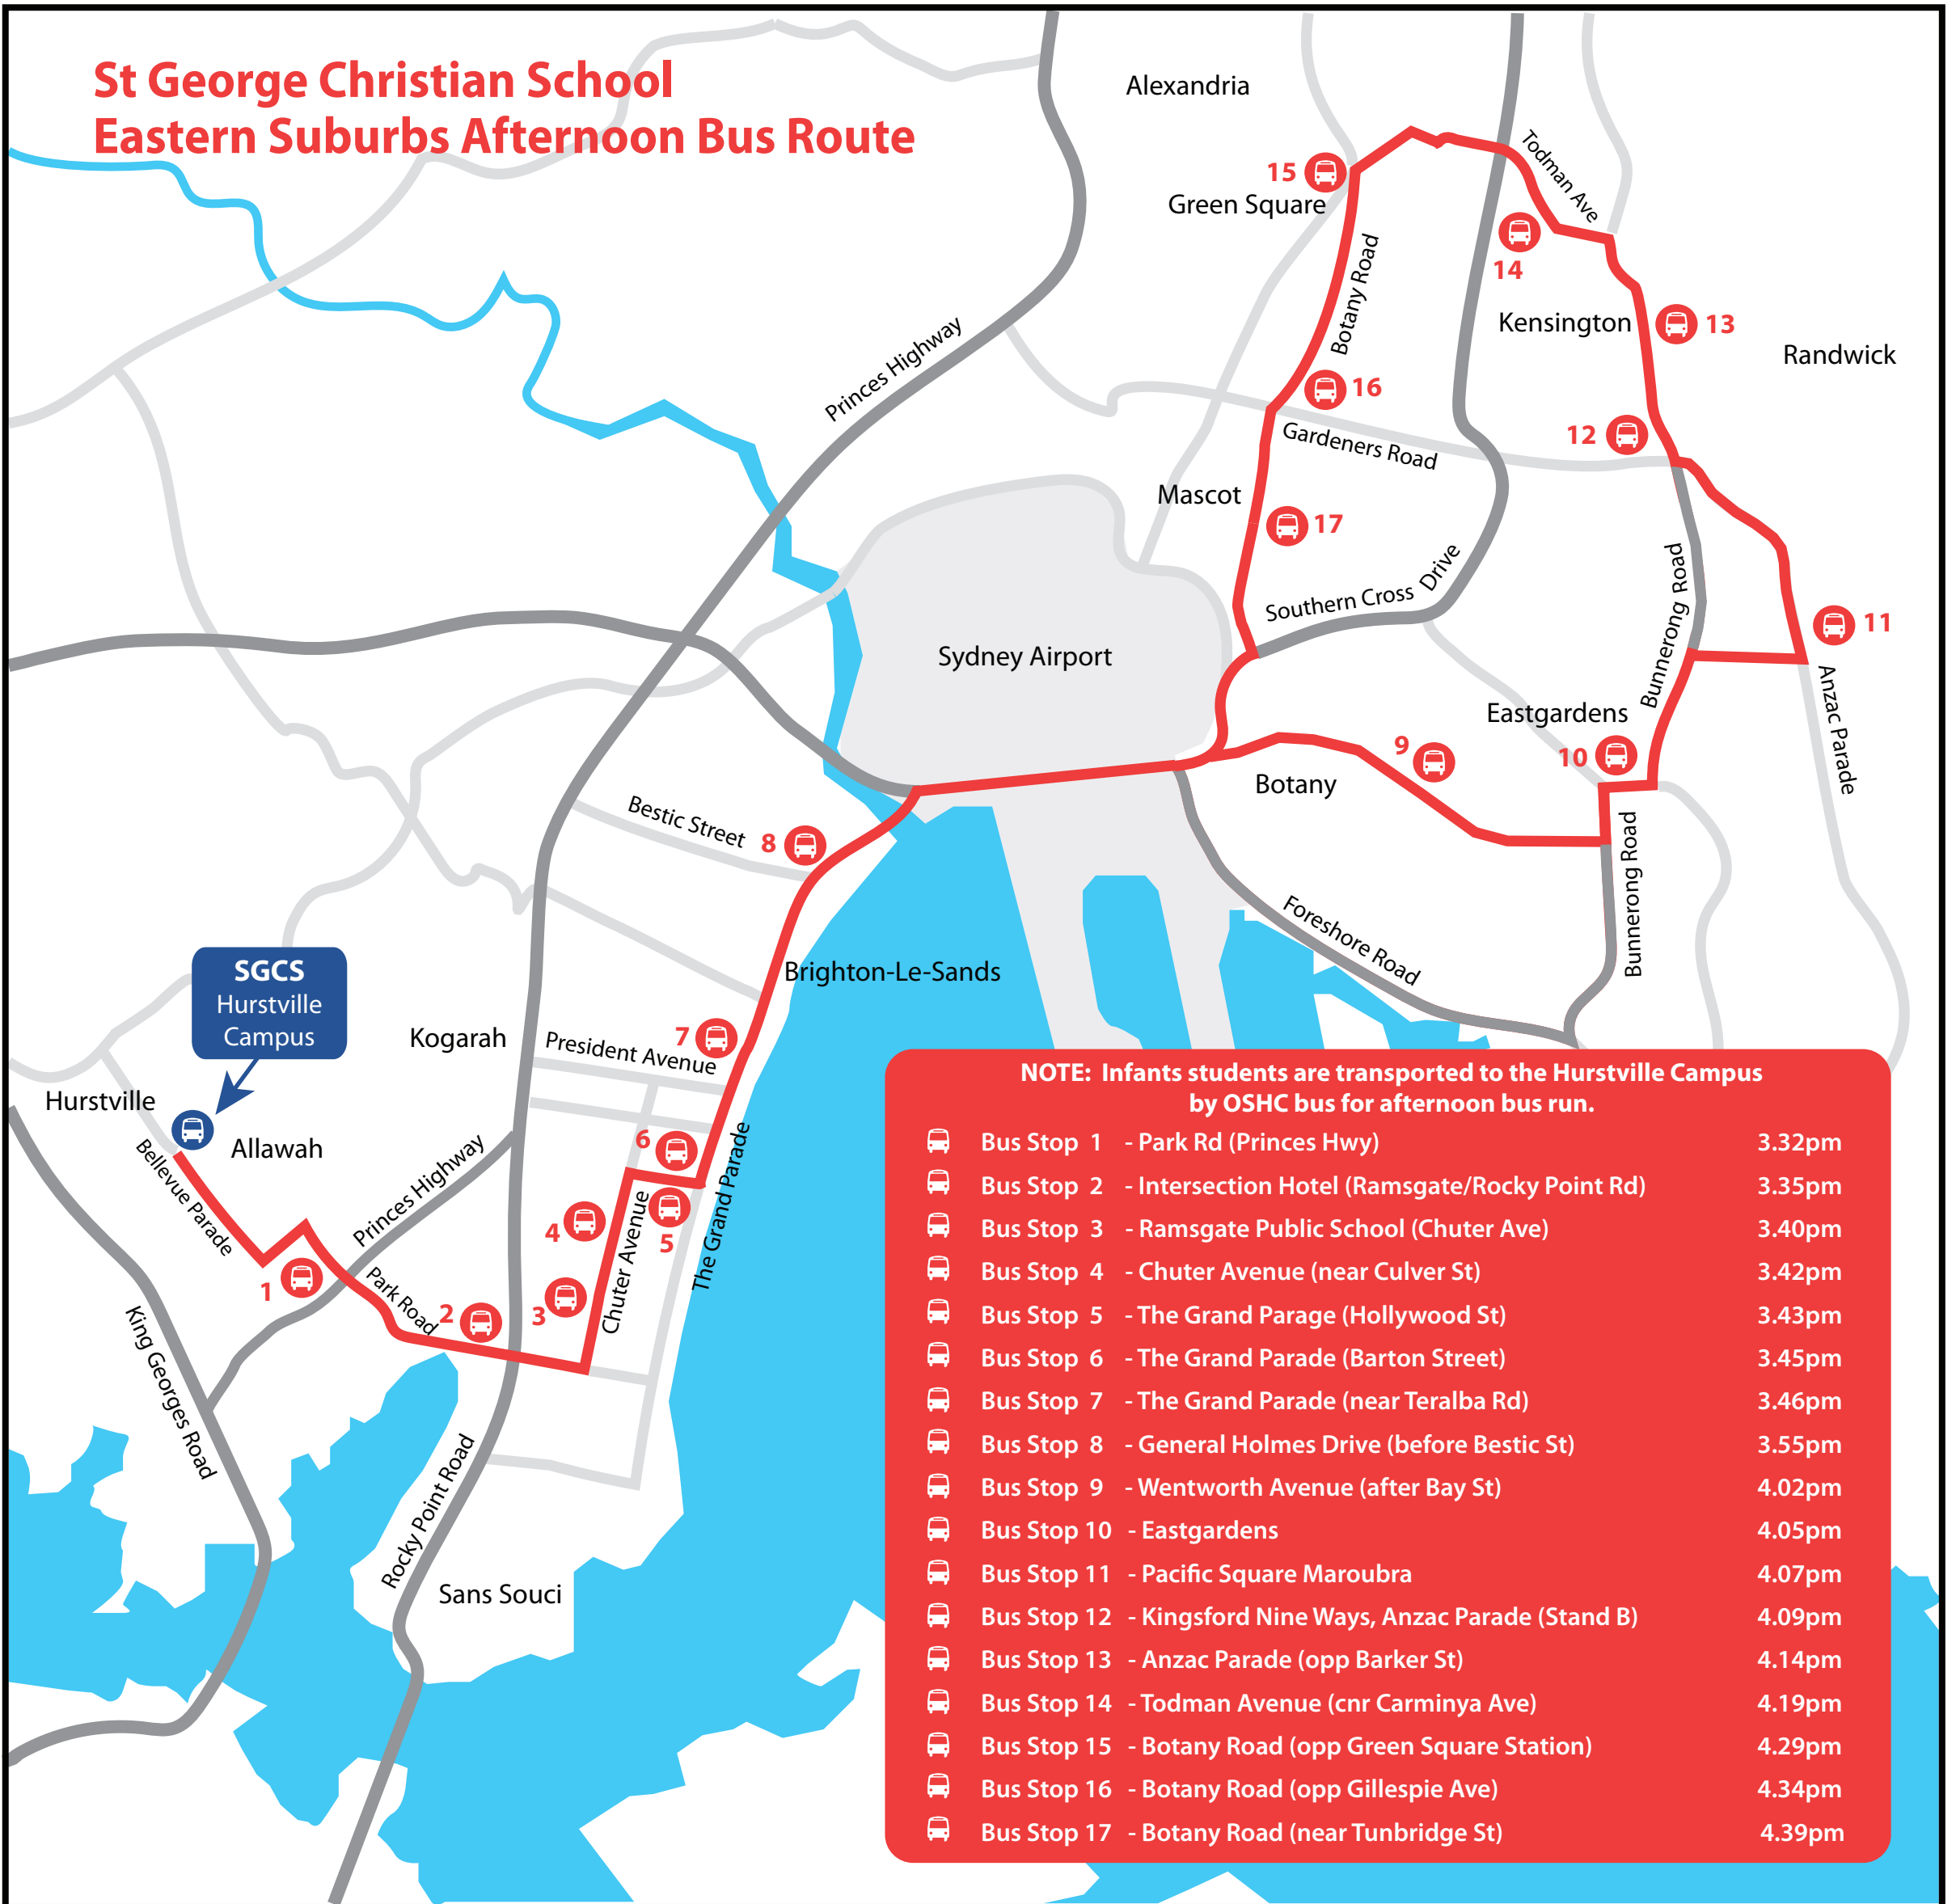

St George Christian School Eastern Suburbs Afternoon Bus Route

SGCS
Hurstville
Campus

NOTE: Infants students are transported to the Hurstville Campus by OSHC bus for afternoon bus run.

	Bus Stop 1 - Park Rd (Princes Hwy)	3.32pm
	Bus Stop 2 - Intersection Hotel (Ramsgate/Rocky Point Rd)	3.35pm
	Bus Stop 3 - Ramsgate Public School (Chuter Ave)	3.40pm
	Bus Stop 4 - Chuter Avenue (near Culver St)	3.42pm
	Bus Stop 5 - The Grand Parade (Hollywood St)	3.43pm
	Bus Stop 6 - The Grand Parade (Barton Street)	3.45pm
	Bus Stop 7 - The Grand Parade (near Teralba Rd)	3.46pm
	Bus Stop 8 - General Holmes Drive (before Bestic St)	3.55pm
	Bus Stop 9 - Wentworth Avenue (after Bay St)	4.02pm
	Bus Stop 10 - Eastgardens	4.05pm
	Bus Stop 11 - Pacific Square Maroubra	4.07pm
	Bus Stop 12 - Kingsford Nine Ways, Anzac Parade (Stand B)	4.09pm
	Bus Stop 13 - Anzac Parade (opp Barker St)	4.14pm
	Bus Stop 14 - Todman Avenue (cnr Carminya Ave)	4.19pm
	Bus Stop 15 - Botany Road (opp Green Square Station)	4.29pm
	Bus Stop 16 - Botany Road (opp Gillespie Ave)	4.34pm
	Bus Stop 17 - Botany Road (near Tunbridge St)	4.39pm