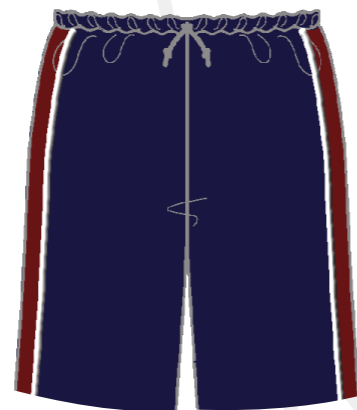

# SPORTSWEAR

Navy Micro-Fibre Formal and Sports Jacket with fleecy lining and Cardinal Red Piping

Cardinal Red Poly / Cotton Pique Short Sleeve Polo Shirt

Navy Micro-Fibre Tracksuit with panel in Cardinal Red & White Piping

Navy Sports Cap  
**YEARS 6 - 12**

Red Piping

Tracksuit Pant with Cardinal Red Piping

**YEARS K - 5**

Navy Microfibre Sports Shorts

**YEARS K - 12**

Cardinal Red Poly / Cotton Pique Long Sleeve Polo Shirt

**YEARS K - 5**

Sport Sock  
Colour: White  
Trim: Navy / Cardinal / Navy

**YEARS 6 - 12**