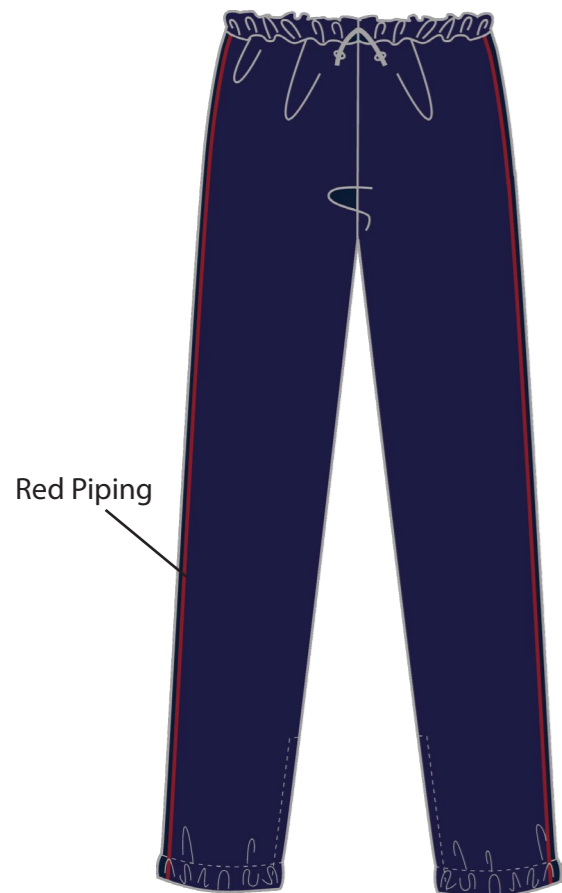

# SPORTSWEAR

Navy Micro-Fibre Formal and Sports Jacket with fleecy lining and Cardinal Red Piping

Cardinal Red Poly / Cotton Pique Short Sleeve Polo Shirt

Navy Micro-Fibre Tracksuit with panel in Cardinal Red & White Piping

Navy Sports Cap  
**YEARS 6 - 12**

Red Piping

Tracksuit Pant with Cardinal Red Piping

**YEARS K - 5**

Navy Microfibre Sports Shorts

**YEARS K - 12**

Cardinal Red Poly / Cotton Pique Long Sleeve Polo Shirt

**YEARS K - 5**

Sport Sock  
Colour: White  
Trim: Navy / Cardinal / Navy

**YEARS 6 - 12**