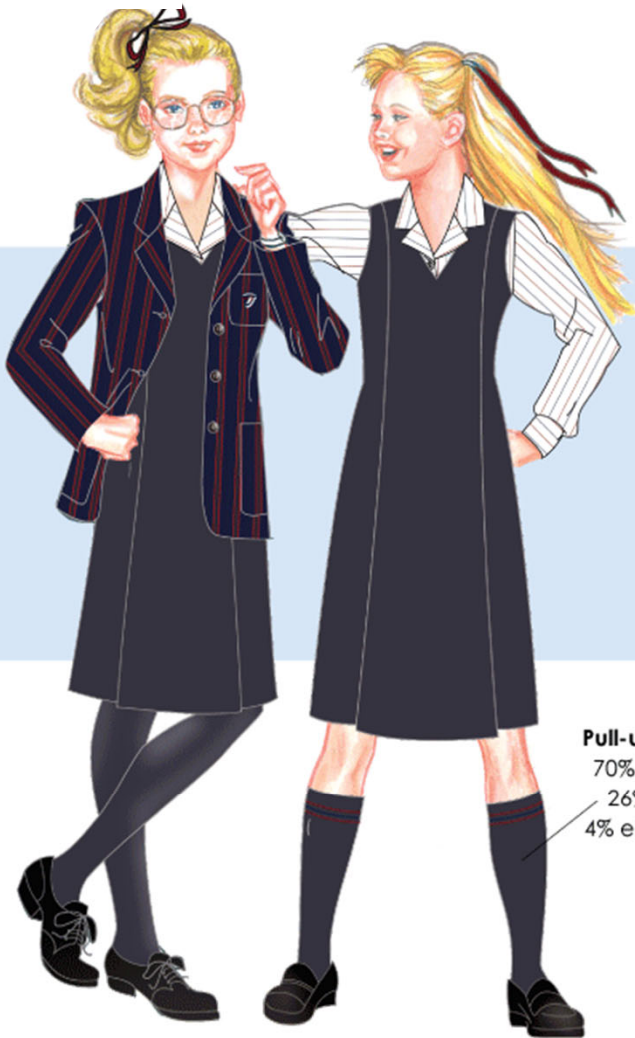

ST GEORGE CHRISTIAN SCHOOL

winter **Years 6 - 10**

Pull-up sock
70% cotton
26% nylon
4% elastane

stripe blazer
65% polyester
35% wool

stripe shirting
55% cotton
45% wool

charcoal
65% polyester
35% viscose

board 4 of 8