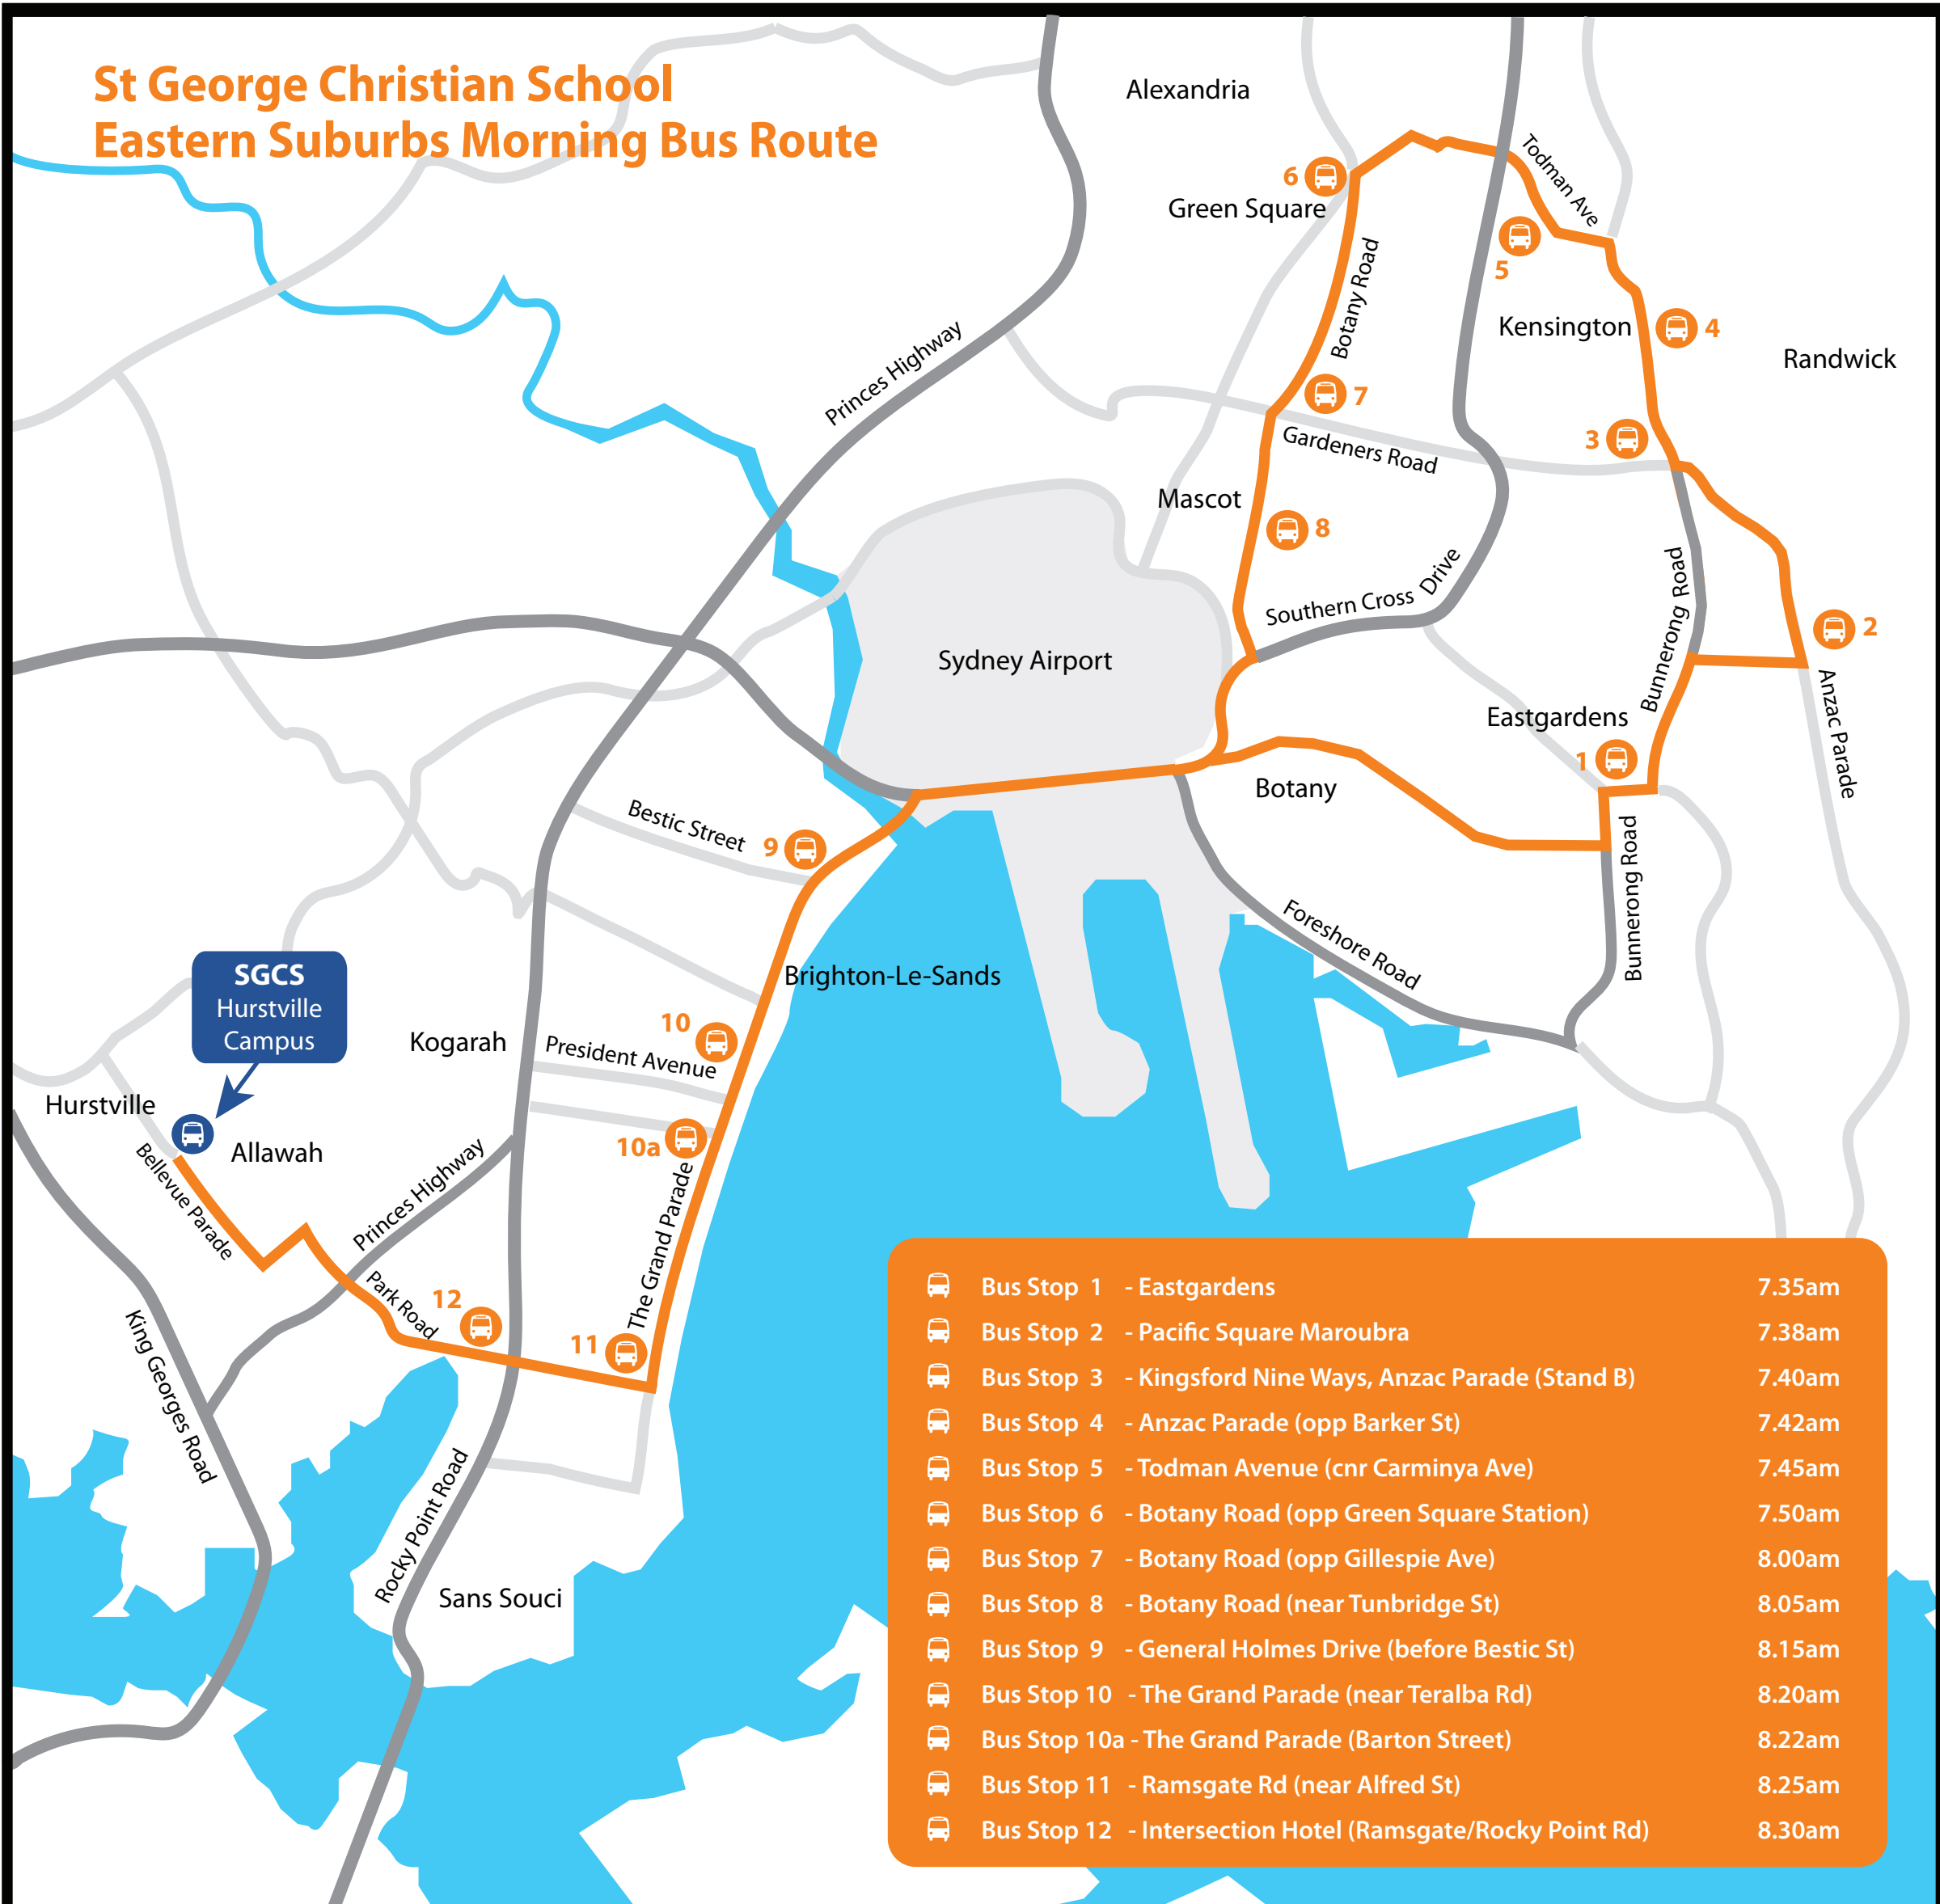

St George Christian School Eastern Suburbs Morning Bus Route

	Bus Stop 1 - Eastgardens	7.35am
	Bus Stop 2 - Pacific Square Maroubra	7.38am
	Bus Stop 3 - Kingsford Nine Ways, Anzac Parade (Stand B)	7.40am
	Bus Stop 4 - Anzac Parade (opp Barker St)	7.42am
	Bus Stop 5 - Todman Avenue (cnr Carminya Ave)	7.45am
	Bus Stop 6 - Botany Road (opp Green Square Station)	7.50am
	Bus Stop 7 - Botany Road (opp Gillespie Ave)	8.00am
	Bus Stop 8 - Botany Road (near Tunbridge St)	8.05am
	Bus Stop 9 - General Holmes Drive (before Bestic St)	8.15am
	Bus Stop 10 - The Grand Parade (near Teralba Rd)	8.20am
	Bus Stop 10a - The Grand Parade (Barton Street)	8.22am
	Bus Stop 11 - Ramsgate Rd (near Alfred St)	8.25am
	Bus Stop 12 - Intersection Hotel (Ramsgate/Rocky Point Rd)	8.30am