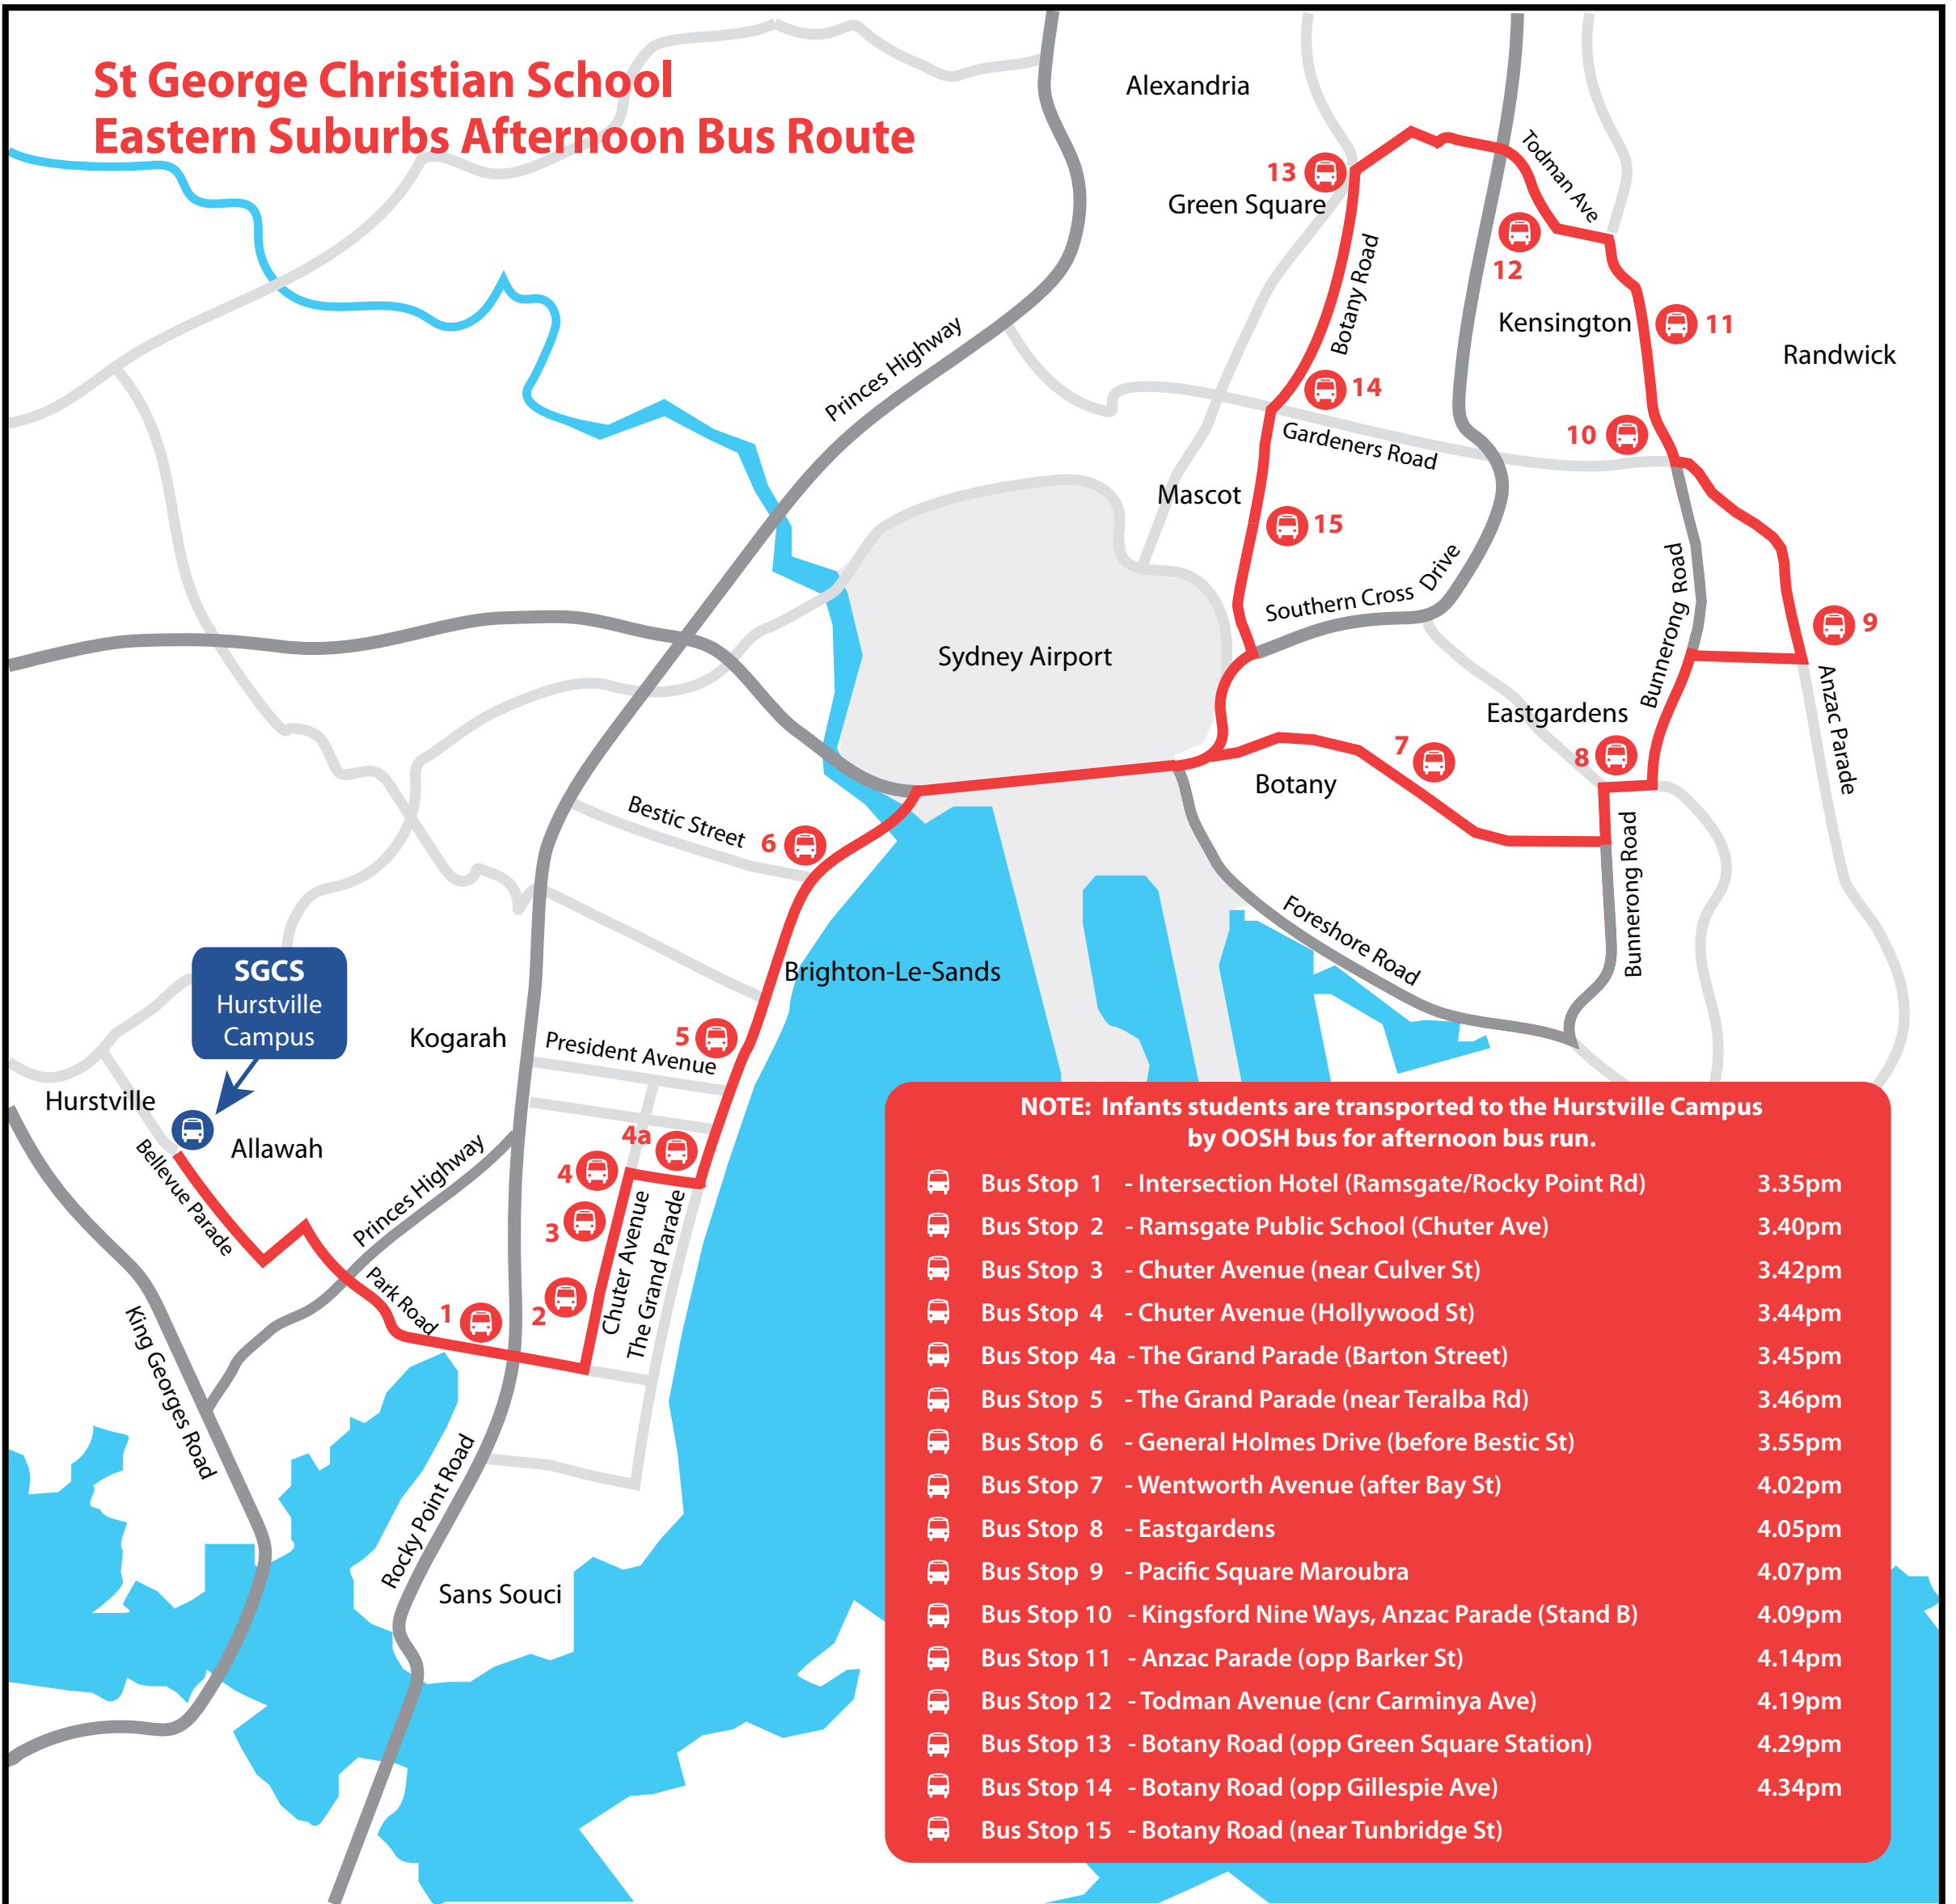

St George Christian School Eastern Suburbs Afternoon Bus Route

NOTE: Infants students are transported to the Hurstville Campus by OOSH bus for afternoon bus run.

	Bus Stop 1 - Intersection Hotel (Ramsgate/Rocky Point Rd)	3.35pm
	Bus Stop 2 - Ramsgate Public School (Chuter Ave)	3.40pm
	Bus Stop 3 - Chuter Avenue (near Culver St)	3.42pm
	Bus Stop 4 - Chuter Avenue (Hollywood St)	3.44pm
	Bus Stop 4a - The Grand Parade (Barton Street)	3.45pm
	Bus Stop 5 - The Grand Parade (near Teralba Rd)	3.46pm
	Bus Stop 6 - General Holmes Drive (before Bestic St)	3.55pm
	Bus Stop 7 - Wentworth Avenue (after Bay St)	4.02pm
	Bus Stop 8 - Eastgardens	4.05pm
	Bus Stop 9 - Pacific Square Maroubra	4.07pm
	Bus Stop 10 - Kingsford Nine Ways, Anzac Parade (Stand B)	4.09pm
	Bus Stop 11 - Anzac Parade (opp Barker St)	4.14pm
	Bus Stop 12 - Todman Avenue (cnr Carminya Ave)	4.19pm
	Bus Stop 13 - Botany Road (opp Green Square Station)	4.29pm
	Bus Stop 14 - Botany Road (opp Gillespie Ave)	4.34pm
	Bus Stop 15 - Botany Road (near Tunbridge St)	