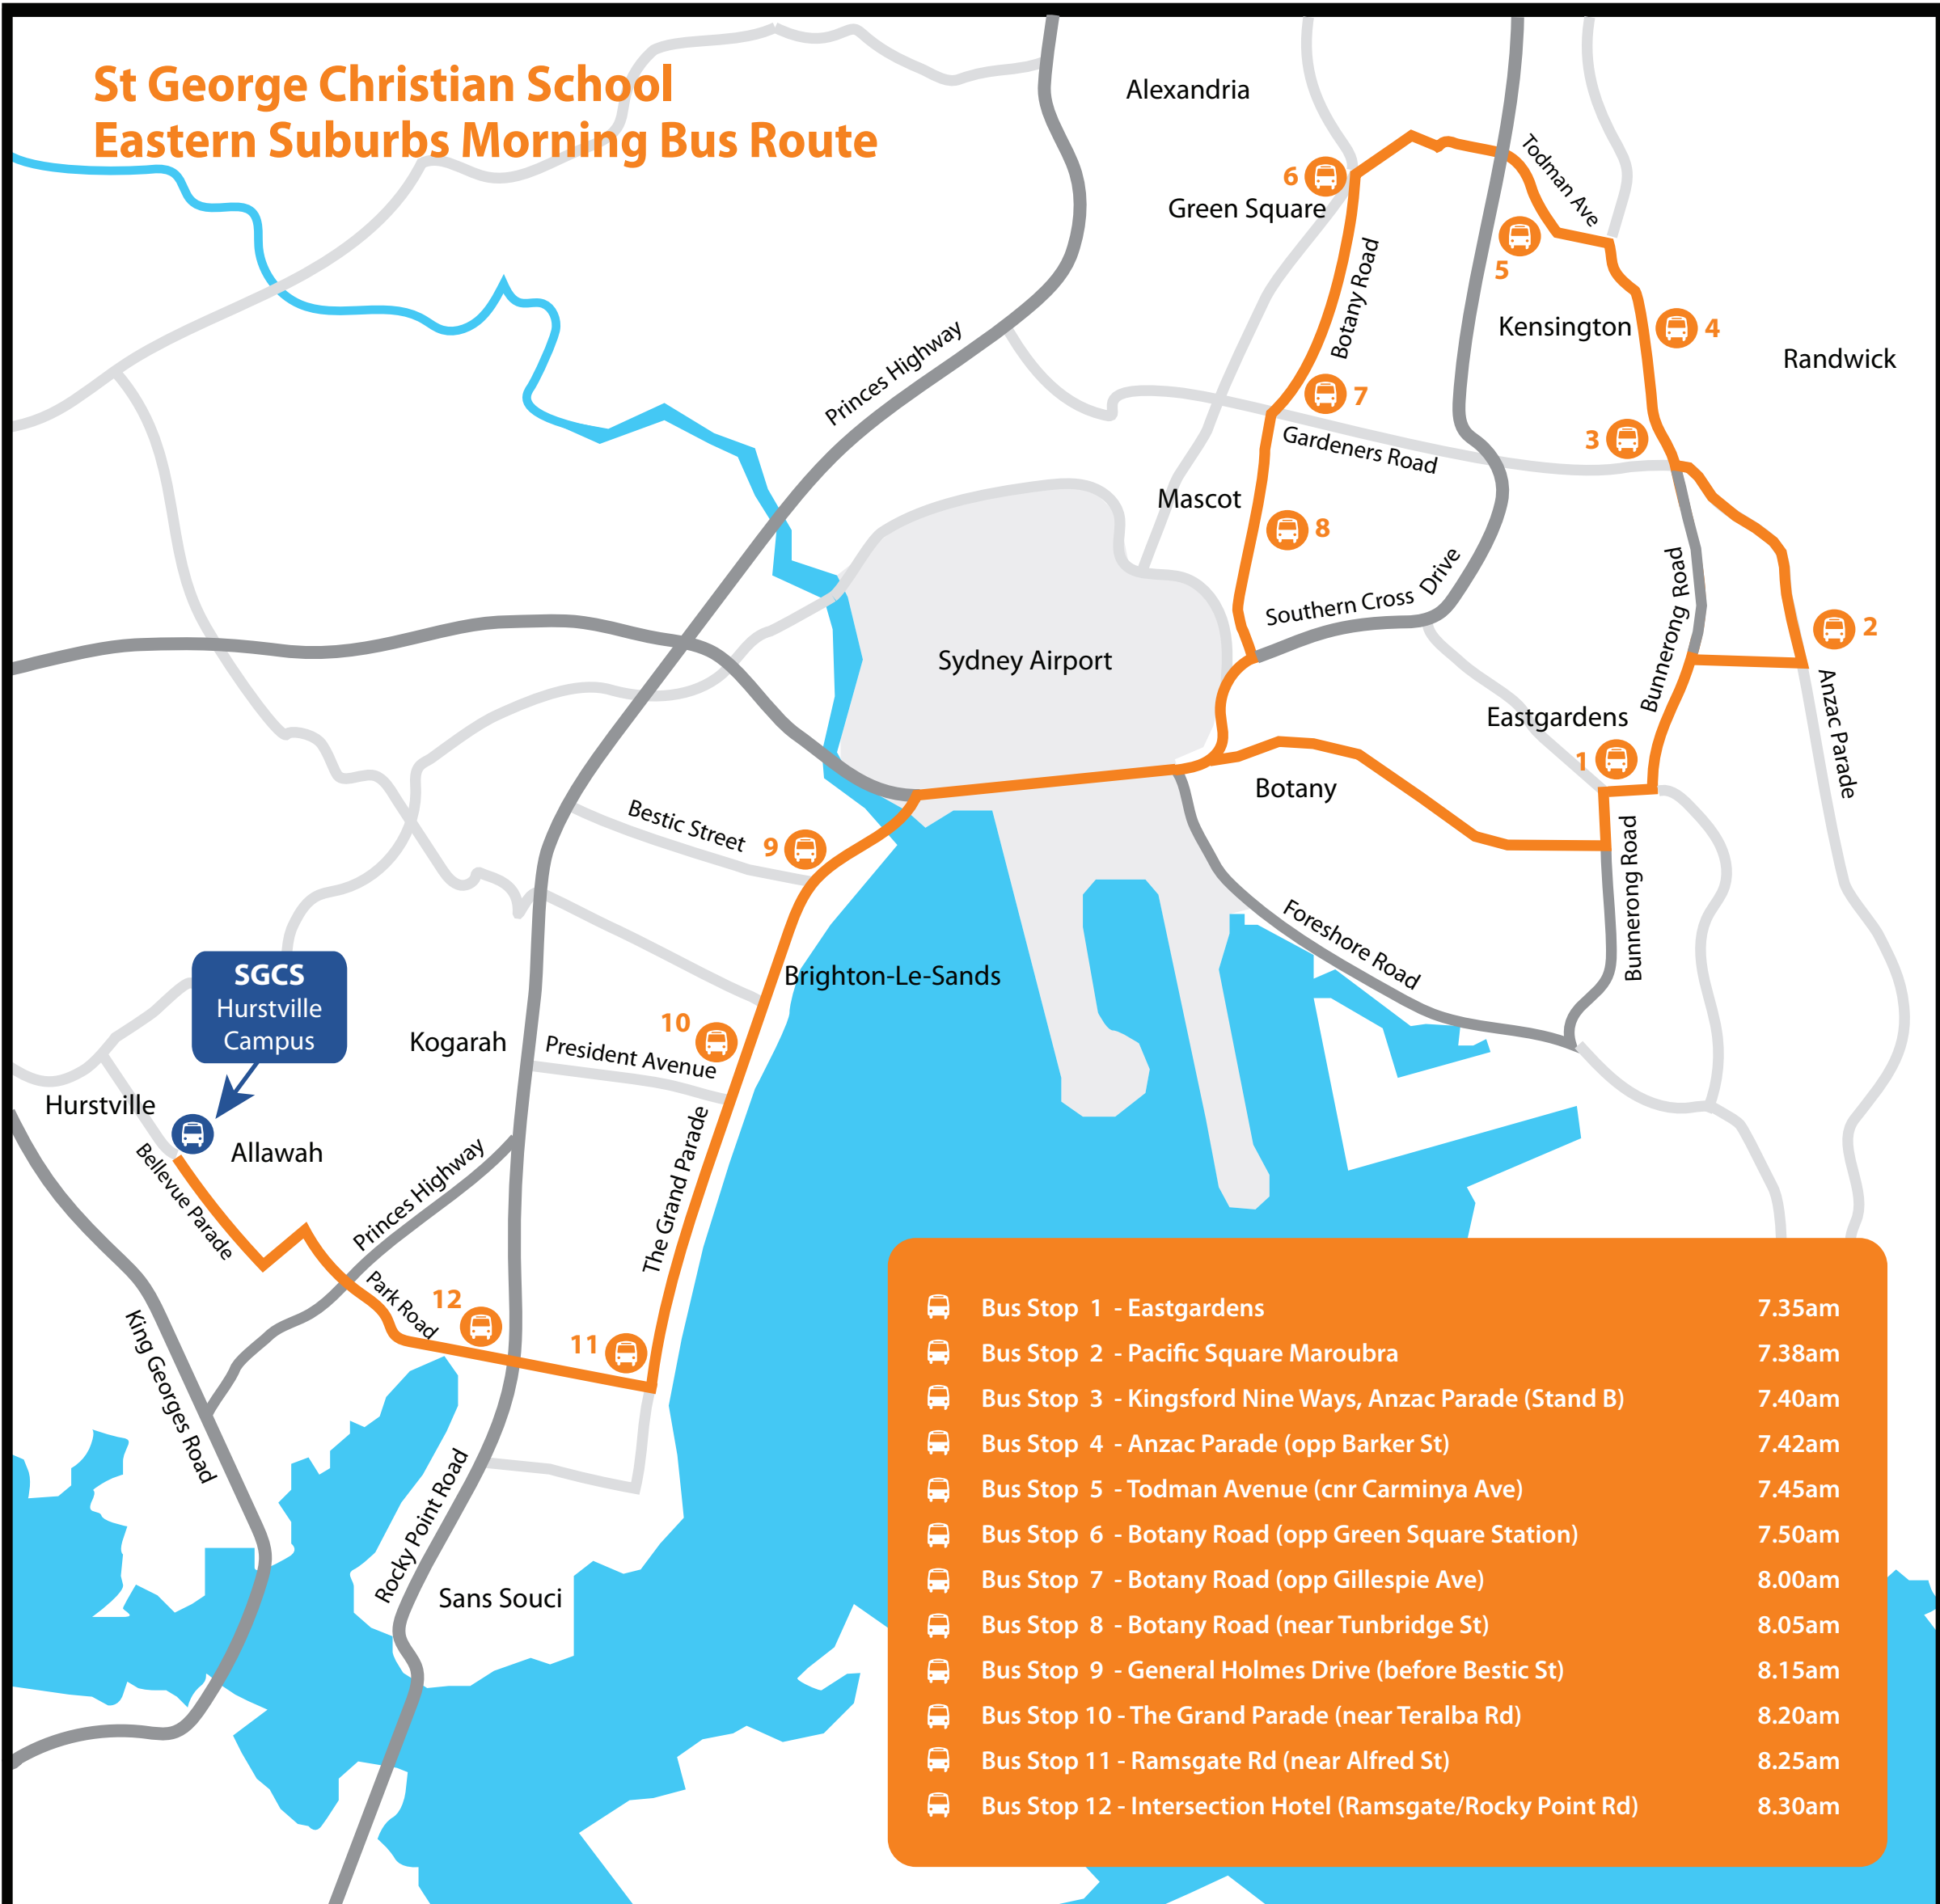

St George Christian School Eastern Suburbs Morning Bus Route

	Bus Stop 1 - Eastgardens	7.35am
	Bus Stop 2 - Pacific Square Maroubra	7.38am
	Bus Stop 3 - Kingsford Nine Ways, Anzac Parade (Stand B)	7.40am
	Bus Stop 4 - Anzac Parade (opp Barker St)	7.42am
	Bus Stop 5 - Todman Avenue (cnr Carminya Ave)	7.45am
	Bus Stop 6 - Botany Road (opp Green Square Station)	7.50am
	Bus Stop 7 - Botany Road (opp Gillespie Ave)	8.00am
	Bus Stop 8 - Botany Road (near Tunbridge St)	8.05am
	Bus Stop 9 - General Holmes Drive (before Bestic St)	8.15am
	Bus Stop 10 - The Grand Parade (near Teralba Rd)	8.20am
	Bus Stop 11 - Ramsgate Rd (near Alfred St)	8.25am
	Bus Stop 12 - Intersection Hotel (Ramsgate/Rocky Point Rd)	8.30am