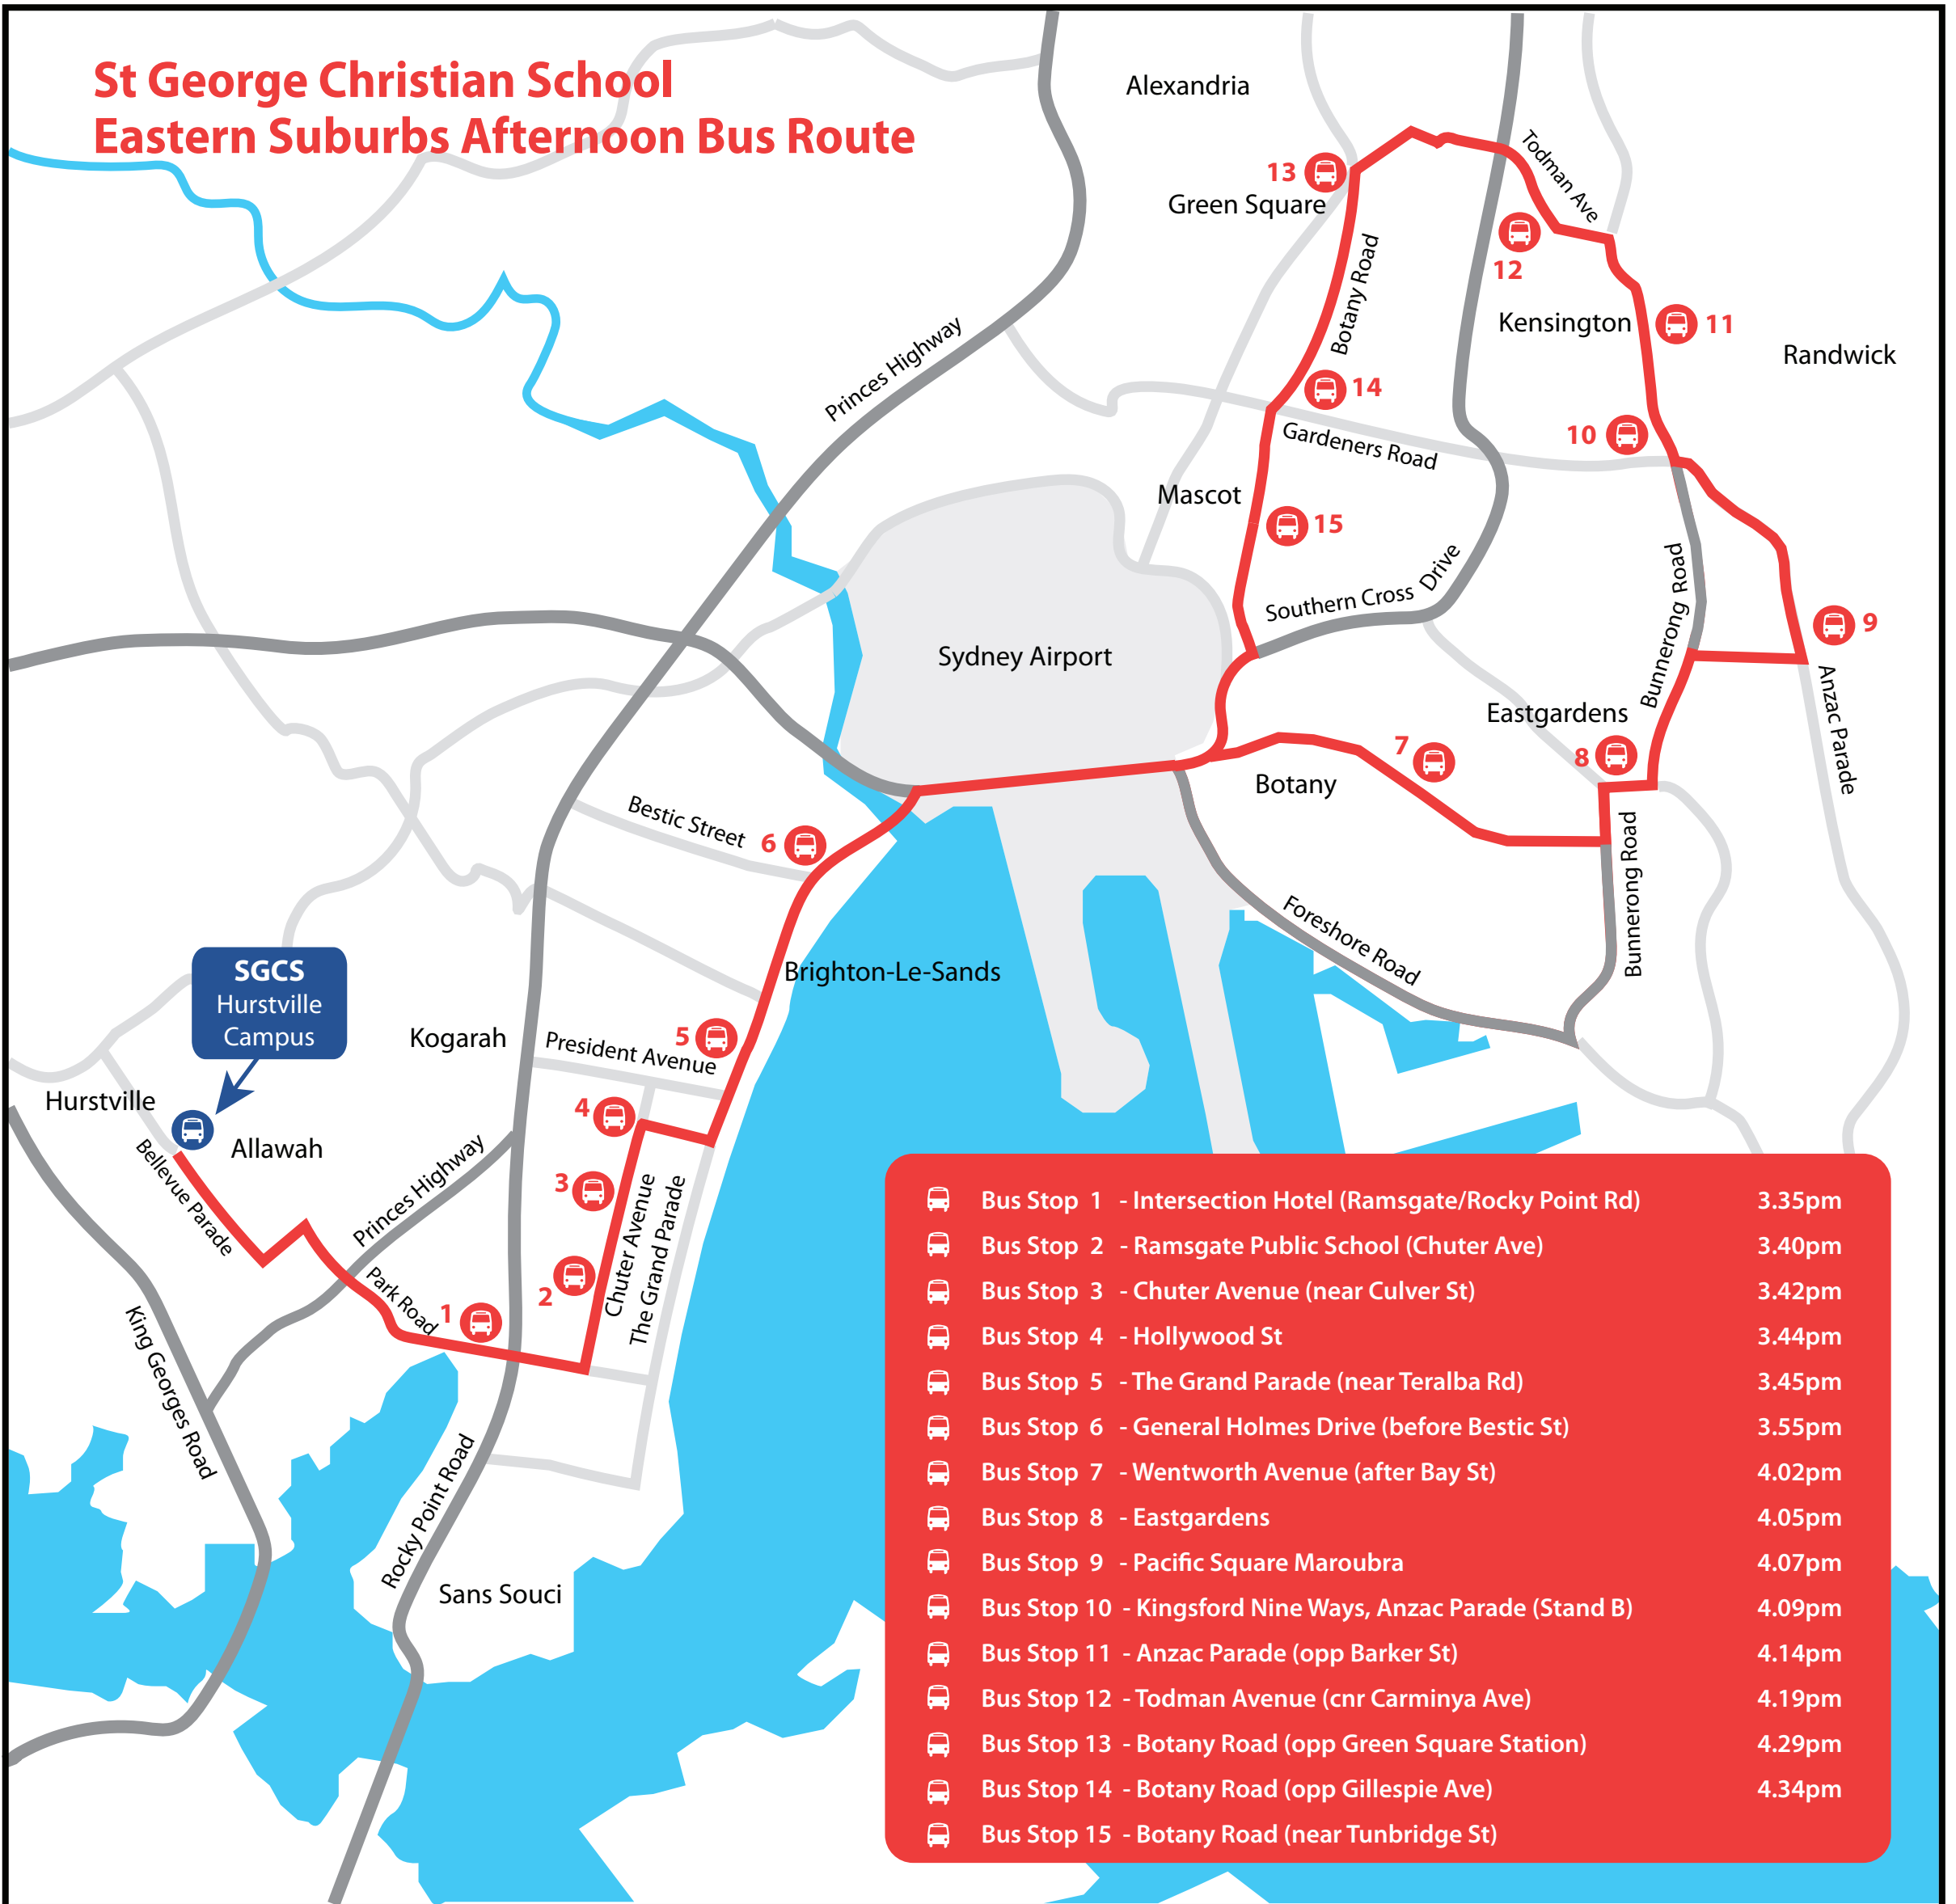

# St George Christian School Eastern Suburbs Afternoon Bus Route

	Bus Stop 1 - Intersection Hotel (Ramsgate/Rocky Point Rd)	3.35pm
	Bus Stop 2 - Ramsgate Public School (Chuter Ave)	3.40pm
	Bus Stop 3 - Chuter Avenue (near Culver St)	3.42pm
	Bus Stop 4 - Hollywood St	3.44pm
	Bus Stop 5 - The Grand Parade (near Teralba Rd)	3.45pm
	Bus Stop 6 - General Holmes Drive (before Bestic St)	3.55pm
	Bus Stop 7 - Wentworth Avenue (after Bay St)	4.02pm
	Bus Stop 8 - Eastgardens	4.05pm
	Bus Stop 9 - Pacific Square Maroubra	4.07pm
	Bus Stop 10 - Kingsford Nine Ways, Anzac Parade (Stand B)	4.09pm
	Bus Stop 11 - Anzac Parade (opp Barker St)	4.14pm
	Bus Stop 12 - Todman Avenue (cnr Carminya Ave)	4.19pm
	Bus Stop 13 - Botany Road (opp Green Square Station)	4.29pm
	Bus Stop 14 - Botany Road (opp Gillespie Ave)	4.34pm
	Bus Stop 15 - Botany Road (near Tunbridge St)	